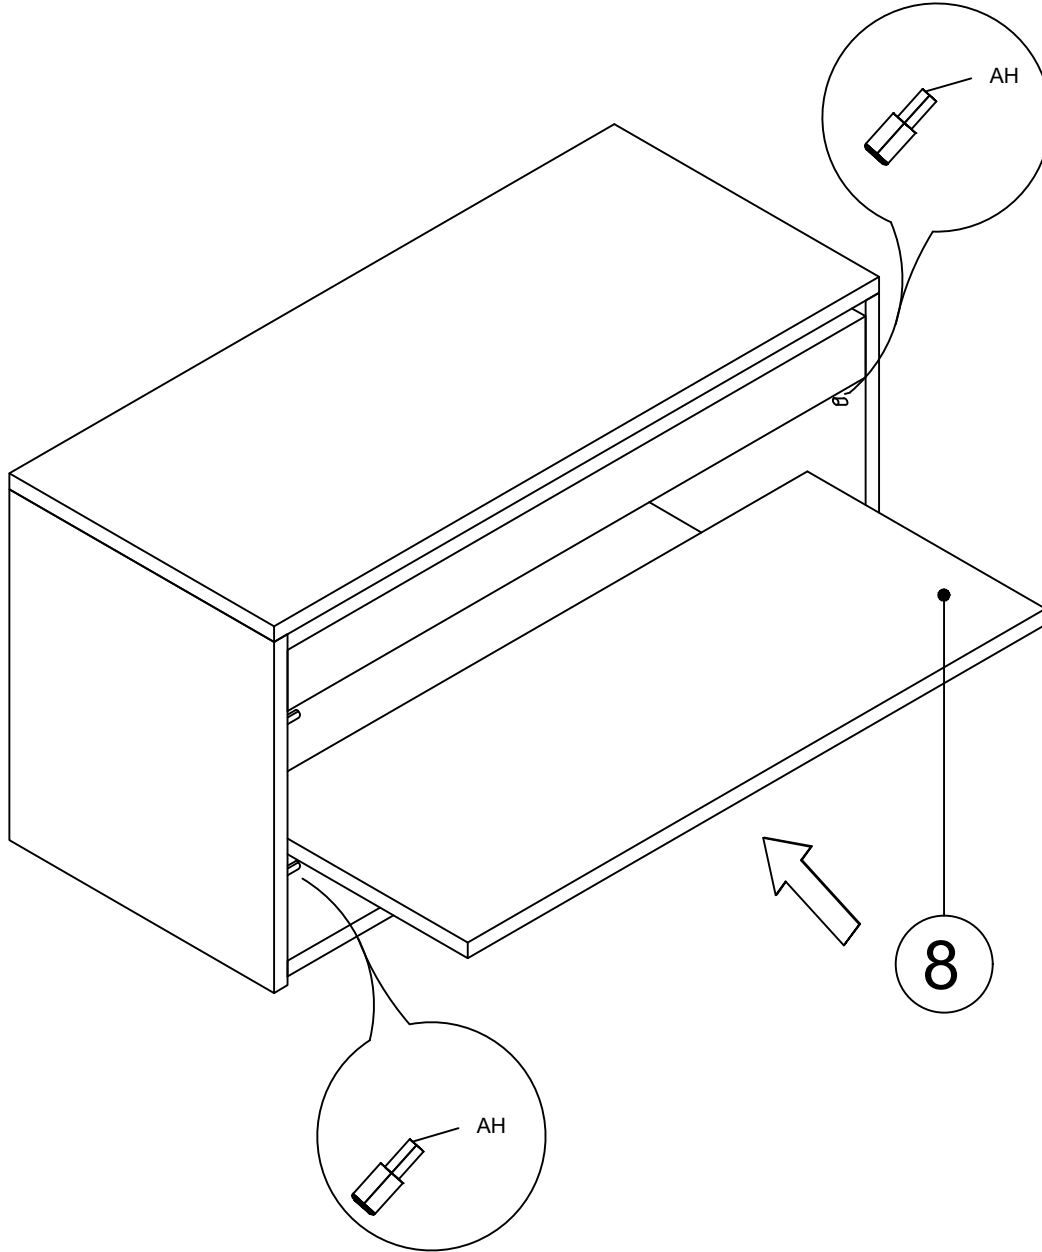

DEC20024 BOBBY

DECORMET

MATERIALS

				
X 15	X 15	X 15	X 14	X 2
A	B	C	D	F
MINIFIX GIB	MINIFIX BODY	MIN.STOPPER	DOWEL	PLUG

				
X 26	X 2	X 2	X 2	X 5
G	L	S	U	AG
3,5 x 18 SCREW	5x80 SCREW	HINGE (Crank 0)	HINGE(Crank 16)	HANGING

			
X 6	X 2	X 1	X 4
AH	AK	BL	BR
SHELF BUTTON	WALL PLUG	SPONGE LAYING	POLYGRID

8

DEC20024 BOBBY

NO	NAME	PIECE
1	BOTTOM PART	1 PC
2	LEFT PART	1 PC
3	MIDDLE PART	1 PC
4	MIDDLE PART	1 PC
5	RIGHT PART	1 PC
6	BACK PART	1 PC
7	TOP PART/COVER	1 PC
8	SHELF	1 PC
9	WALL SHELF	1 PC
10	WALL PANEL	1 PC
11	COVER PART	1 PC
12	BACK PART	1 PC