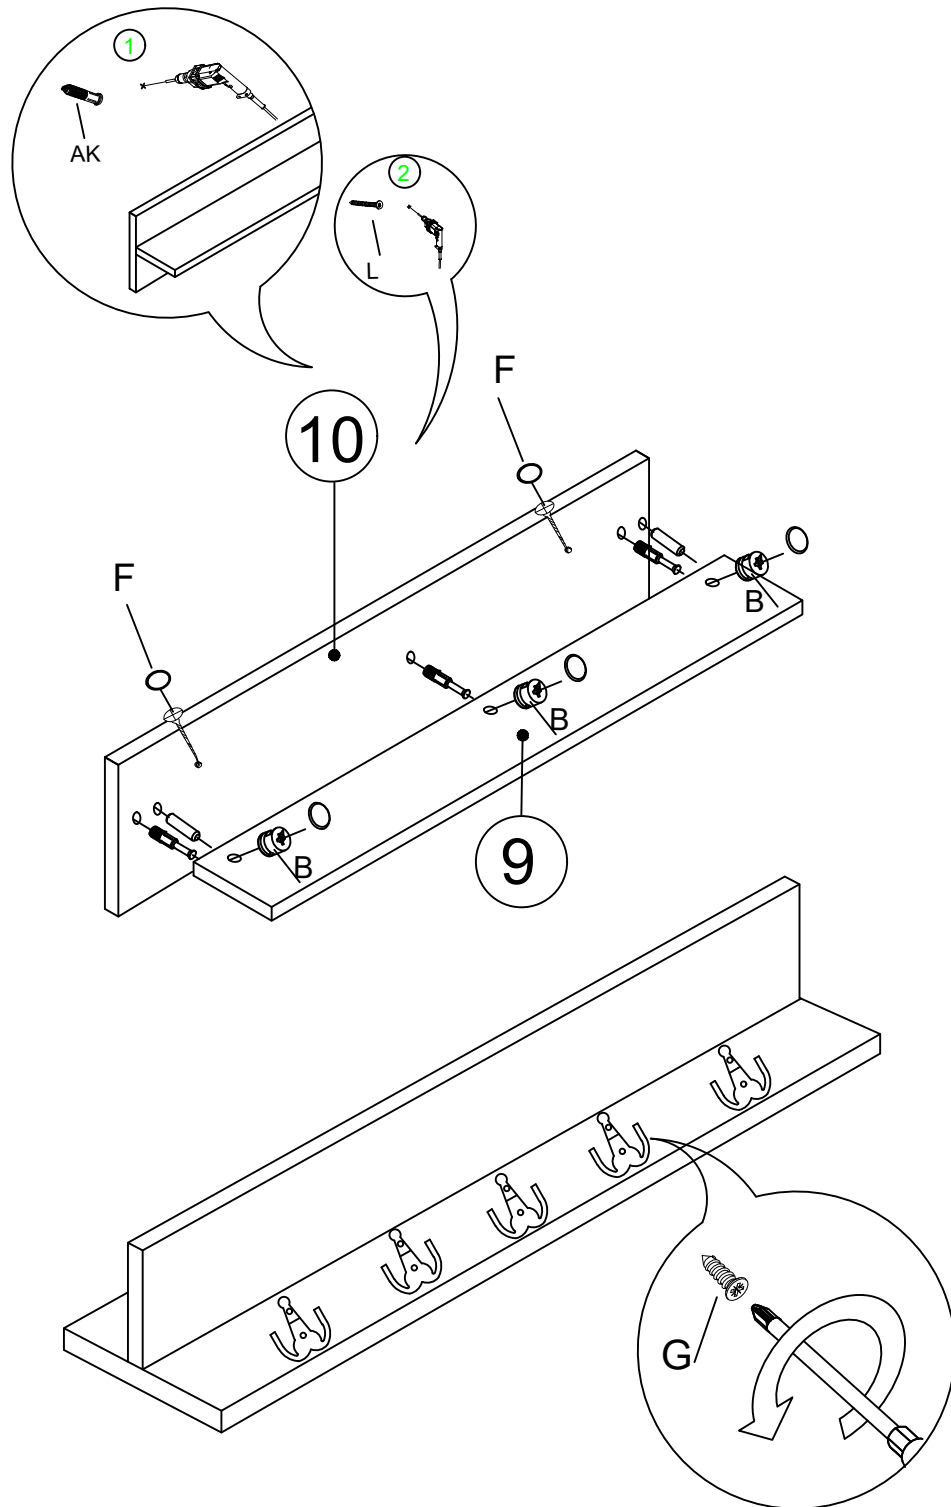

DEC20024 BOBBY

DECORMET

MATERIALS

				
X 15	X 15	X 15	X 14	X 2
A	B	C	D	F
MINIFIX GIB	MINIFIX BODY	MIN.STOPPER	DOWEL	PLUG

				
X 26	X 2	X 2	X 2	X 5
G	L	S	U	AG
3,5 x 18 SCREW	5x80 SCREW	HINGE (Crank 0)	HINGE(Crank 16)	HANGING

			
X 6	X 2	X 1	X 4
AH	AK	BL	BR
SHELF BUTTON	WALL PLUG	SPONGE LAYING	POLYGRID

8

DEC20024 BOBBY

NO	NAME	PIECE
1	BOTTOM PART	1 PC
2	LEFT PART	1 PC
3	MIDDLE PART	1 PC
4	MIDDLE PART	1 PC
5	RIGHT PART	1 PC
6	BACK PART	1 PC
7	TOP PART/COVER	1 PC
8	SHELF	1 PC
9	WALL SHELF	1 PC
10	WALL PANEL	1 PC
11	COVER PART	1 PC
12	BACK PART	1 PC

NO	İSİM	MİKTAR
1	ALT TABLA	1 Adet
2	SOL YAN	1 Adet
3	DİKME	1 Adet
4	DİKME	1 Adet
5	SAĞ YAN	1 Adet
6	ARKALIK	1 Adet
7	ÜST	1 Adet
8	RAF	1 Adet
9	DUVAR RAFI	1 Adet
10	DUVAR PANELİ	1 Adet
11	KAPAK	1 Adet
12	ARKALIK	1 Adet